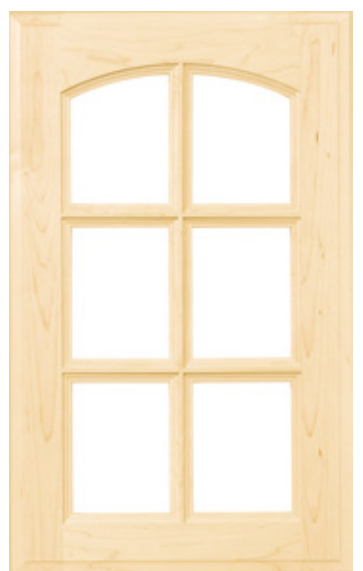

Fiesta 3/4" French Lite (850F)
Maple Select, Solid Drawer Front
Soft Arch 3/4" French Lite (157F) IE3, OE4