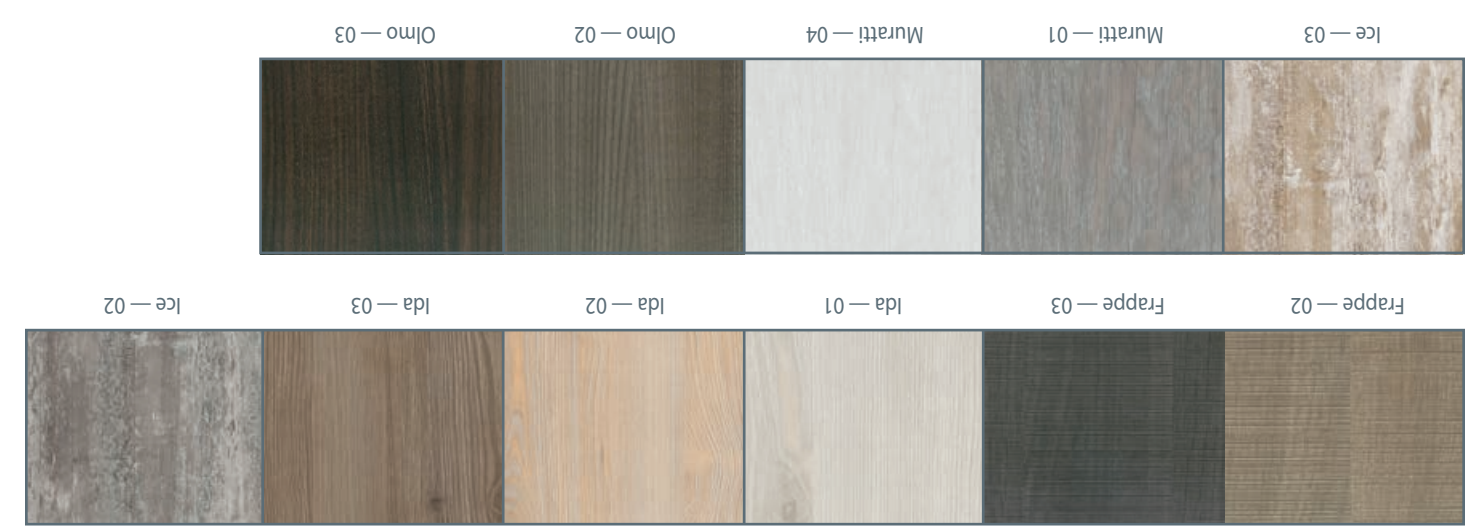

- Full Access
- 100% Wood
- 17 Door Styles
- 5 Door Panel Options
- Oak, Maple & Cherry
- 17 Stain Colors
- 21 Paint Colors
- 4 Glaze Colors
- Full Overlay Standard
- Soft Close Hinge Standard
- 5 Piece or Slab Drawer Front Option
- Dovetail Soft Close Standard

- Full Access
- Plywood Interior Standard
- Dovetail Soft Close Standard
- Soft Close Hinge Standard
- Solid Color Edge Banding

- Full Access
- Plywood Interior Standard
- Bi-Color Edge (Contempo)
- Solid Color Edge (Europa)
- Dovetail Soft Close Standard
- Contemporary Drawer Box Available
- Soft Close Hinge Standard

URBAN COLLECTION

EURO COLLECTION

PRESIDENTIAL COLLECTION

ACCESSORY OPTIONS

- Face Frame
- 100% Wood
- 17 Door Styles
- 5 Door Panel Options
- Oak, Maple & Cherry
- 17 Stain Colors
- 21 Paint Colors
- 4 Glaze Colors
- Full Overlay Standard
- Soft Close Hinge Standard
- 5 Piece or Slab Drawer Front Option
- Dovetail Soft Close Standard

STAIN OPTIONS

PAINT OPTIONS

WOOD SPECIES

CHERRY STAIN OPTIONS

MAPLE STAIN OPTIONS

OAK STAIN OPTIONS

GLAZE COLOR OPTIONS PEWTER · WHITE · CHOCOLATE · COFFEE