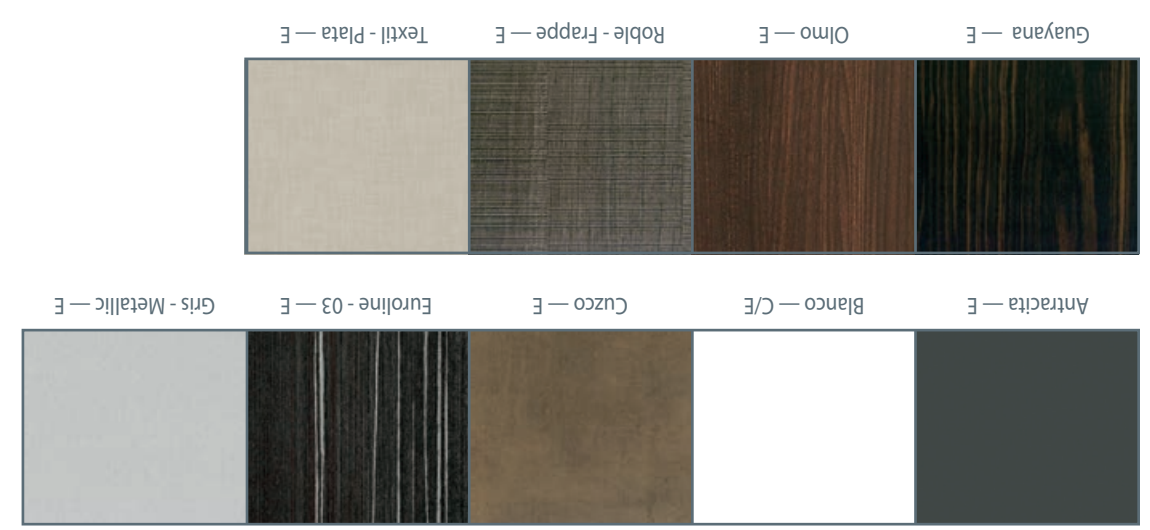

- Full Access
- 100% Wood
- 17 Door Styles
- 5 Door Panel Options
- Oak, Maple & Cherry
- 17 Stain Colors
- 21 Paint Colors
- 4 Glaze Colors
- Full Overlay Standard
- Soft Close Hinge Standard
- 5 Piece or Slab Drawer Front Option
- Dovetail Soft Close Standard

- Full Access
- Plywood Interior Standard
- Dovetail Soft Close Standard
- Soft Close Hinge Standard
- Solid Color Edge Banding

- Full Access
- Plywood Interior Standard
- Bi-Color Edge (Contempo)
- Solid Color Edge (Europa)
- Dovetail Soft Close Standard
- Contemporary Drawer Box Available
- Soft Close Hinge Standard

URBAN COLLECTION

EURO COLLECTION

PRESIDENTIAL COLLECTION

ACCESSORY OPTIONS

- Face Frame
- 100% Wood
- 17 Door Styles
- 5 Door Panel Options
- Oak, Maple & Cherry
- 17 Stain Colors
- 21 Paint Colors
- 4 Glaze Colors
- Full Overlay Standard
- Soft Close Hinge Standard
- 5 Piece or Slab Drawer Front Option
- Dovetail Soft Close Standard

STAIN OPTIONS

PAINT OPTIONS

WOOD SPECIES

CHERRY STAIN OPTIONS

MAPLE STAIN OPTIONS

OAK STAIN OPTIONS

GLAZE COLOR OPTIONS PEWTER · WHITE · CHOCOLATE · COFFEE